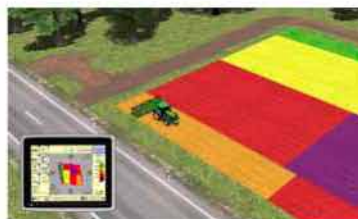

Create yield maps from combine (per Ha) **€1.00**

Emergency Support

On-site diagnostics (per hour) **€100**

Remote Display Access - RDA support (per connection) **€20**

Subscription Services - 1 Year / 2 Years / 3 Years